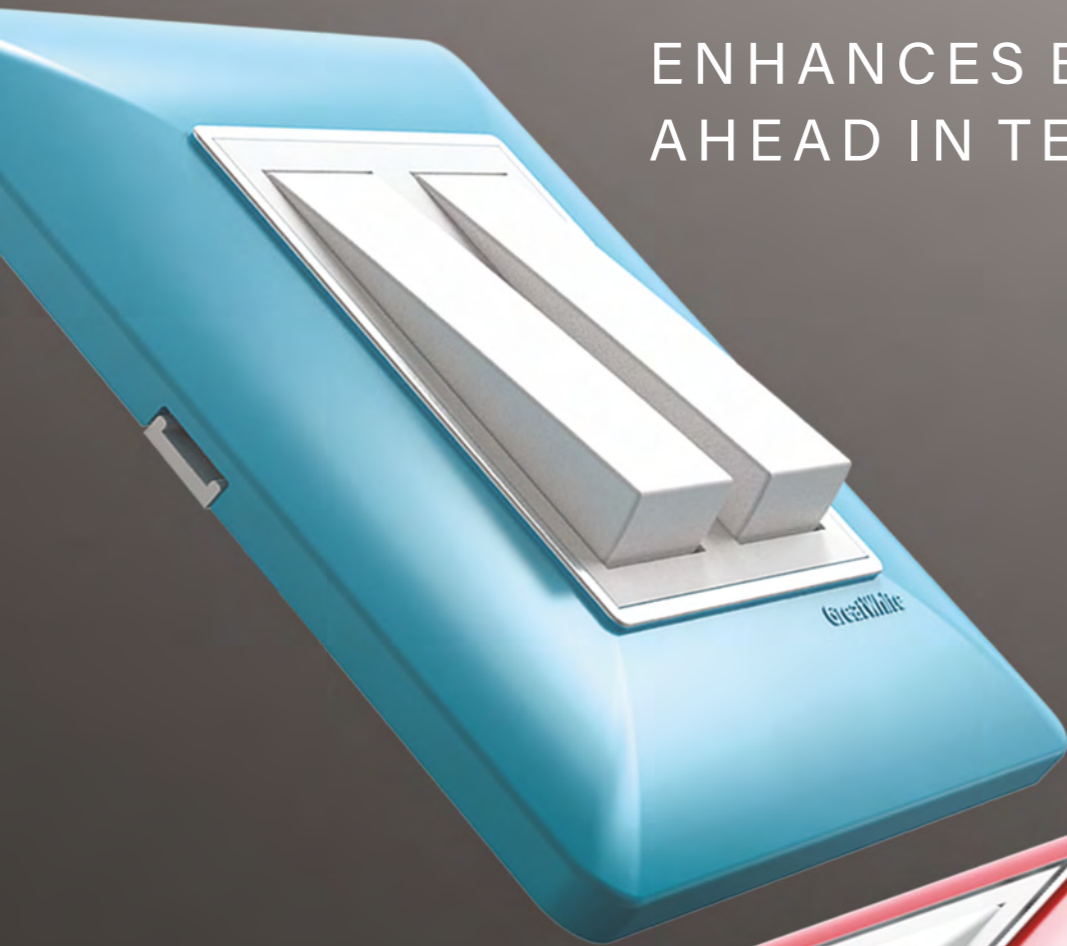

**I welcome you to this journey of luxury indeed to a journey of Great.**

Tiger Shroff for GreatWhite

*Tiger Shroff*

ENHANCES BEAUTY.  
AHEAD IN TECHNOLOGY.

Introducing Fiana switches that ease up life. The switches are designed with an upgraded technology that ensures smooth operation. The smooth switching functionality, sophisticated design and wide range of colours make it the most eligible switch at every home.