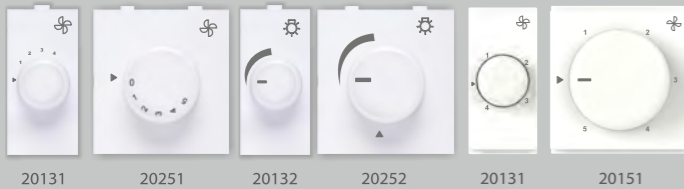

**10A SWITCHES** HSN CODE: 8536

CODE	DESCRIPTION	MRP	PKG
20101-WH	10AX 1 Way Switch	119.00	20
20102-WH	10AX 2 Way Switch	169.00	20
20111-WH	10AX 1 Way Switch with LED	179.00	20
20103-WH	10A Bell Push	171.00	20
20112-WH	10A Bell Push with LED	179.00	20
20203-WH	10A Bell Push (2M)	190.00	10
20212-WH	10A Bell Push with LED (2M)	216.00	10